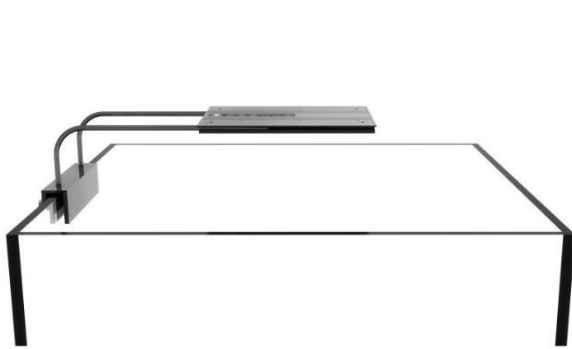

Slim, elegant and powerful, up to 50% MORE. NemoLight has 6 LED colors to deliver full spectrum light, a built-in controller with dawn/dusk, thunderstorm and moonlight

NANO 18W

36W,54W,72W

MODEL	NANO 18W	36W	54W	72W
Tank Length	30-50cm	2ft	3ft	4ft
Adjustable		56-90cm	120-86cm	140-106cm
Watts	18W	36W	54W	72W
Stand	Yes	Yes	Yes	Yes
Controller	Yes			
Daylight/moonlight timing	Yes			
Sunset /sunrise function	Yes			
LED	SMD Red, Green Blue, White			
MARINE	Suitable for marine and soft coral tank usage			
FRESHWATER	Suitable for freshwater planted aquarium usage			
RRP	\$110.00	\$180.00	\$230.00	\$275.00

AQUAMARINE

AQUAFRESH

MORE PICTURES

All Channels LED (100~1%)

White Channel LED (100~1%)

Blue Channel LED (100~1%)

Features

- Unibody design with whole aluminum housing
- 12.5mm thin, slim & exquisite looks
- No fan, quite working
- Made-up with high quality 0.5 watt SMD white, blue, red, green LEDs
- Built-in controller with timmer & dimmers to simulate sunrise & sunset
- External UL approval power supply with DC24V output to ensure safety operation
- Adjustable bracket for easy mounting on different size tanks
- Removable parts, easy maintenance
- One-year full warranty