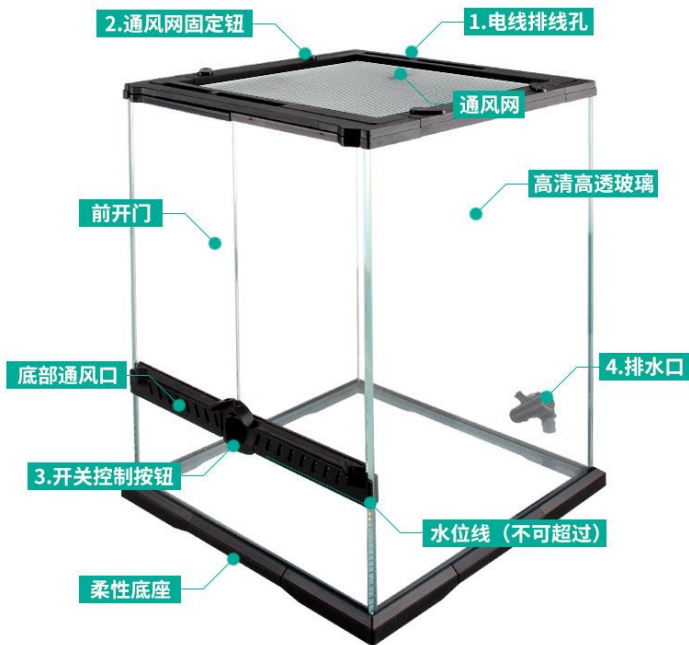

模拟自然 高清观赏

SIMULATION OF NATURAL HD

Terrarium Tank

Full crystal tank for terrarium.

Ask our sales team for size