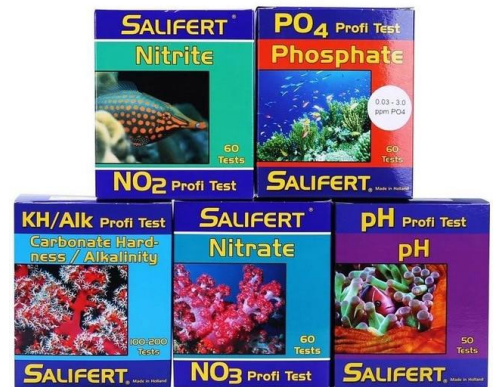

Test kit. Manufactured in Holland. Accurate and fast result.

MARINE -PROFI TEST		Retail price
SALAMPT	SALIFERT Ammonia Profi Test	17.50
SALCAPT	SALIFERT Calcium Profi Test	24
SALCOPT	SALIFERT Copper Profi Test	21
SALBOPT	SALIFERT Boron Profi Test	26.50
SALIOPT	SALIFERT Iodine Profi Test	36
SALKHPT	SALIFERT KH / Alkalinity Profi Test	15.50
SALMAPT	SALIFERT Magnesium Profi Test	25
SALNAPT	SALIFERT Nitrate Profi Test	20
SALNIPT	SALIFERT Nitrite Profi Test	15
SALOXPT	SALIFERT Oxygen Profi Test	18.5
SALPHPT	SALIFERT pH Profi Test	14
SALRTKA	SALIFERT Potassium Reef Test	22
SALPOPT	SALIFERT Phosphate Profi Test	22
SALSIPT	SALIFERT Silicate Profi Test	20
SALSTPT	SALIFERT Strontium Profi Test	41

FRESHWATER TEST		Retail price
SALHTAM	SALIFERT Ammonia Freshwater Test	15
SALHTCH	SALIFERT Chlorine/Chloramine Freshwater Test	15
SALHTCO	SALIFERT CO2 Freshwater Test	15
SALHTGH	SALIFERT GH Freshwater Test	10.50
SALHTKA	SALIFERT Potassium Freshwater Test	22
SALHTKH	SALIFERT KH Freshwater Test	10.50
SALHTNA	SALIFERT Nitrate Freshwater Test	18
SALHTNI	SALIFERT Nitrite Freshwater Test	12
SALHTPH	SALIFERT pH Freshwater Test	10.50
SALHTPO	SALIFERT Phosphate Freshwater Test	17