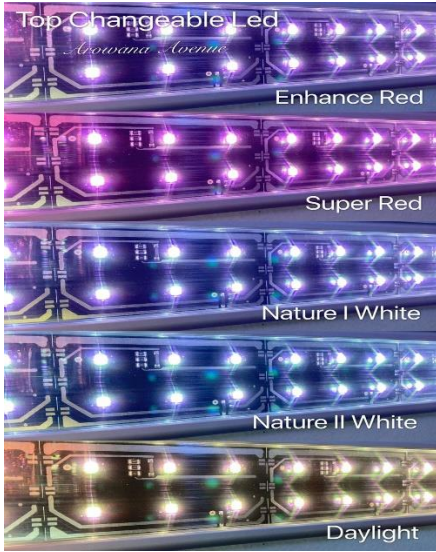

RGB with Controllable 5mode and dimmable function
 Mode 1: Enhance red
 Model 2: Super red
 Mode 3: Nature I White
 Mode 4: Daylight
 Mode 5: Marine Blue

MODEL	FK40	FK60	FK80	FK120	FK150	FK180
For tank	1.5ft	2ft	3ft	4ft	5ft	6ft
Watt	6w	10w	14w	22w	26w	30w
Multi RGB	Yes	Yes	Yes	Yes	Yes	Yes
Tanning	Yes					
Transformer	Cool electronic transformer with international rating					
Spare transformer	Yes, replacement available					
Warranty	6 month against manufacturer fault					
RRP	\$30	\$31	\$37	\$51	\$56	\$65

OPTIONAL : HIGH LIGHT STAND

Blue/ White with Controllable 3mode and dimmable function
Mode 1: All colour (Blue /White)
Model 2: All white
Mode 3: All Blue

MODEL	FKA1 30	FKA1 45	FKA1 60	FKA1 90	FKA1 120	FKA1 150	FRA1 180
For tank	1ft	1.5ft	2ft	3ft	4ft	5ft	6ft
Watt (skyblue)	11w	18w	24w	33w	44w	45w	66W
SWITCH white/blue (\$)	\$30	\$39	\$66	\$88	\$105	\$130	\$140

RGBW with Controllable 4mode and dimmable function
Mode 1: All colour (white, red, blue, green, purple)
Model 2: red /blue
Mode 3: White/ green/ blue
Mode 4: White/green

MODEL	FKA1 60C	FKA1 90C	FKA1 120C	FKA1 150C	FKA1 180C
For tank	2ft	3ft	4ft	5ft	6ft
Watt	24w	36w	48w	60w	72w
CONTROL	\$68	\$88	\$105	\$130	\$140

RGB (1.5W) with Controllable 5mode and dimmable function
 Mode 1: Enhance red
 Model 2: Super red
 Mode 3: Nature I White
 Mode 4: Nature II White
 Mode 5: Daylight

MODEL	FKA1 30	FKA1 45	FKA1 60	FKA1 90	FKA1 120	FKA1 150	FRA1 180
For tank	1ft	1.5ft	2ft	3ft	4ft	5ft	6ft
Watt (RGB)	11w	18w	24w	33w	44w	45w	66W
NATURE RGB	\$42	\$52	\$67	\$96	\$121	\$150	\$168