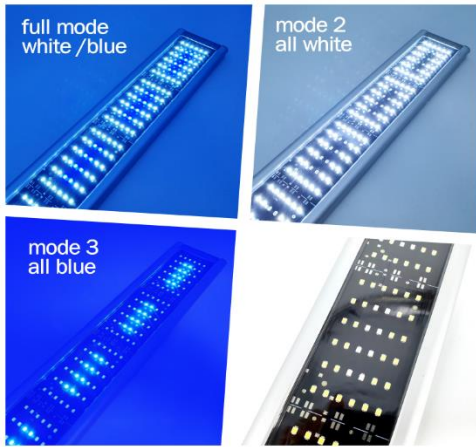

RGB with Controllable 5mode and dimmable function
 Mode 1: Enhance red
 Model 2: Super red
 Mode 3: Nature I White
 Mode 4: Daylight
 Mode 5: Marine Blue

MODEL	FK40	FK60	FK80	FK120	FK150	FK180
For tank	1.5ft	2ft	3ft	4ft	5ft	6ft
Watt	6w	10w	14w	22w	26w	30w
Multi RGB	Yes	Yes	Yes	Yes	Yes	Yes
Tanning	Yes					
Transformer	Cool electronic transformer with international rating					
Spare transformer	Yes, replacement available					
Warranty	6 month against manufacturer fault					
RRP	\$30	\$31	\$37	\$51	\$56	\$65

Suitable for aquarium, pond use.
 Popular to be use as tanning lamp for Arowana

Uses high quality led bulb.

FROK lamp have thick waterproof glass casing,with heavy duty rubber seal for long operation.
 The lamp comes with build in with heat sink to cool the led bulb. This will prolong the lifespan of the led bulb. Furthermore, this will allow frok led lamp to be use out of water, without overheating the led bulb.
 FROK transformer is special design by in house engineer and is manufacturer by FROK. It has long operation lifespan and will not overheat as compare to competitor brand. Most competitor brand will out source their transformer. This usually cause performance issue.

OPTIONAL : HIGH LIGHT STAND

Blue/ White with Controllable 3mode and dimmable function
Mode 1: All colour (Blue /White)
Model 2: All white
Mode 3: All Blue

MODEL	FKA1 30	FKA1 45	FKA1 60	FKA1 90	FKA1 120	FKA1 150	FRA1 180
For tank	1ft	1.5ft	2ft	3ft	4ft	5ft	6ft
Watt (skyblue)	11w	18w	24w	33w	44w	45w	66W
SWITCH white/blue (\$)	\$30	\$39	\$66	\$88	\$105	\$130	\$140

RGBW with Controllable 4mode and dimmable function
Mode 1: All colour (white, red, blue, green, purple)
Model 2: red /blue
Mode 3: White/ green/ blue
Mode 4: White/green

MODEL	FKA1 60C	FKA1 90C	FKA1 120C	FKA1 150C	FKA1 180C
For tank	2ft	3ft	4ft	5ft	6ft
Watt	24w	36w	48w	60w	72w
CONTROL	\$68	\$88	\$105	\$130	\$140