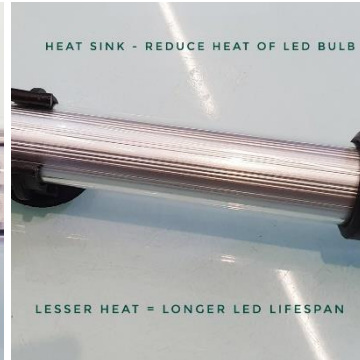

RGB with Controllable 5mode and dimmable function
 Mode 1: Enhance red
 Model 2: Super red
 Mode 3: Nature I White
 Mode 4: Daylight
 Mode 5: Marine Blue

MODEL	FK40	FK60	FK80	FK120	FK150	FK180
For tank	1.5ft	2ft	3ft	4ft	5ft	6ft
Watt	6w	10w	14w	22w	26w	30w
Multi RGB	Yes	Yes	Yes	Yes	Yes	Yes
Tanning	Yes					
Transformer	Cool electronic transformer with international rating					
Spare transformer	Yes, replacement available					
Warranty	6 month against manufacturer fault					
RRP	\$30	\$31	\$37	\$51	\$56	\$65

Suitable for aquarium, pond use.
 Popular to be use as tanning lamp for Arowana

Uses high quality led bulb.

FROK lamp have thick waterproof glass casing,with heavy duty rubber seal for long operation.
 The lamp comes with build in with heat sink to cool the led bulb. This will prolong the lifespan of the led bulb. Furthermore, this will allow frok led lamp to be use out of water, without overheating the led bulb.
 FROK transformer is special design by in house engineer and is manufacturer by FROK. It has long operation lifespan and will not overheat as compare to competitor brand. Most competitor brand will out source their transformer. This usually cause performance issue.