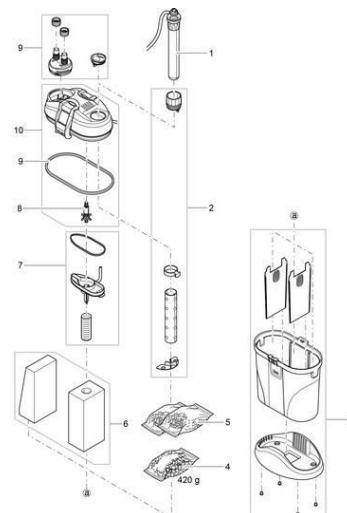

OPTIMAX	300	500	800	1000	2000	3000	4000	5000
Flow rate	300l/h	500l/h	800l/h	1000l/h	2000l/h	2800l/h	4400l/h	5000l/h
Max height	0.6m	0.8m	1m	1.3m	2.4m	3m	3m	3m
Power	5w	5w	7w	12w	31.5w	55w	80w	82w
Hose connection inlet	13mm		17mm		17mm / G1"			
Hose connection outlet	-		17mm		17mm G1"			
Power cable	1.5m							
Pump size	52x42x60mm		72x52x88mm		140x135x94mm			
Freshwater	Yes							
Saltwater	Yes							
Installation	Underwater only		Can be set up underwater & dry install					
Adjustable speed	Yes							
RRP	\$27	\$33	\$40	\$50	\$124	\$151	\$195	\$242

300-500

800-1000

2000 -5000

BIOMASTER	250	350	600
Flow rate	900l/h	1100l/h	1250l/h
Aquarium max	250 L	350 L	600 L
Max height	1.3m	1.4m	1.8m
Power	15w	18w	22w
Dimension	240x240x370mm	240x240x425mm	240x240x480mm
Net weight	4.1kg	4.5kg	5kg
Filter volume	4.4L	5.6L	6.8L
Pre-filter volume	0.4L	0.5L	0.6L
Filter compartment	3 layer	4 layer	5 layer
Hose	1x4m		
Hose connection	17mm		
Filter media	Included Hel-X biological filtration, Foam biological filtration, Foam pre-filter for weekly removal of organic waste		
Freshwater	Yes		
Saltwater	Yes		
RRP	\$300	\$324	\$407

top view

FILTOSMART	60	100	200	300
Flow rate	300l/h	600l/h	800l/h	
Aquarium max	60 L	100 L	200 L	300L
Max height	0.7m	1.1m	1.1m	1.3m
Power	5w	11w	17w	23W
Dimension	150x90x164mm	205x139x260mm	288x179x337mm	288x179x428mm
Net weight	0.85kg	2.1kg	4kg	4.82kg
Filter volume	0.5L	1.25L	4.2 L	6.4 L
Pre-filter volume	0.28 L	0.7 L	1.5 L	1.5L
Hose	1x2.5m			
Hose connection	8/13mm	13mm	17mm	
Filter media	Included Foam biological filtration			
Freshwater	Yes			
Saltwater	Yes			
RRP	\$114	\$137	\$199	\$270

Biocompact	50	25
Flow rate	240l/h	240l/h
Aquarium max	50L	50L
Max height	0.4m	0.4m
Power	5w	5w
Dimensions	85x47x120mm	43x47x120mm
RRP	\$54	\$49

Fish guard -food timer		Fish guard -bracket
Net weight. kg	0,2	Holder to fish tank
Guarantee*G. year	3	
Suitable for food capacity up to max. ml	125	
Battery (not included)	4x1.5V AA	
RRP	\$95	\$7