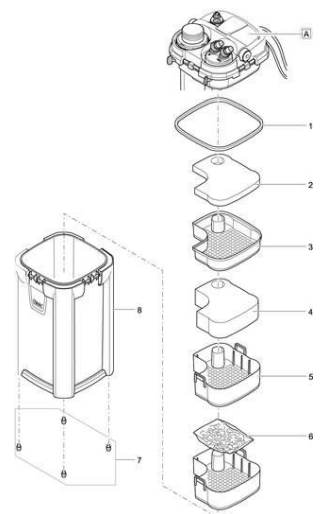

OPTIMAX	300	500	800	1000	2000	3000	4000	5000
Flow rate	300l/h	500l/h	800l/h	1000l/h	2000l/h	2800l/h	4400l/h	5000l/h
Max height	0.6m	0.8m	1m	1.3m	2.4m	3m	3m	3m
Power	5w	5w	7w	12w	31.5w	55w	80w	82w
Hose connection inlet	13mm		17mm		17mm / G1"			
Hose connection outlet	-		17mm		17mm G1"			
Power cable	1.5m							
Pump size	52x42x60mm		72x52x88mm		140x135x94mm			
Freshwater	Yes							
Saltwater	Yes							
Installation	Underwater only		Can be set up underwater & dry install					
Adjustable speed	Yes							
RRP	\$27	\$33	\$40	\$50	\$124	\$151	\$195	\$242

300-500

800-1000

2000 -5000

BIOMASTER	250	350	600
Flow rate	900l/h	1100l/h	1250l/h
Aquarium max	250 L	350 L	600 L
Max height	1.3m	1.4m	1.8m
Power	15w	18w	22w
Dimension	240x240x370mm	240x240x425mm	240x240x480mm
Net weight	4.1kg	4.5kg	5kg
Filter volume	4.4L	5.6L	6.8L
Pre-filter volume	0.4L	0.5L	0.6L
Filter compartment	3 layer	4 layer	5 layer
Hose	1x4m		
Hose connection	17mm		
Filter media	Included Hel-X biological filtration, Foam biological filtration, Foam pre-filter for weekly removal of organic waste		
Freshwater	Yes		
Saltwater	Yes		
RRP	\$300	\$324	\$407

top view

FILTOSMART	60	100	200	300
Flow rate	300l/h	600l/h	800l/h	
Aquarium max	60 L	100 L	200 L	300L
Max height	0.7m	1.1m	1.1m	1.3m
Power	5w	11w	17w	23W
Dimension	150x90x164mm	205x139x260mm	288x179x337mm	288x179x428mm
Net weight	0.85kg	2.1kg	4kg	4.82kg
Filter volume	0.5L	1.25L	4.2 L	6.4 L
Pre-filter volume	0.28 L	0.7 L	1.5 L	1.5L
Hose	1x2.5m			
Hose connection	8/13mm	13mm	17mm	
Filter media	Included Foam biological filtration			
Freshwater	Yes			
Saltwater	Yes			
RRP	\$114	\$137	\$199	\$270

BIOPLUS	50	100	200
Flow rate	350l/h	500l/h	650l/h
Aquarium max	50L	100L	200L
Max height	0.4m	0.6m	0.9m
Power	5w	6w	7w
Dimension	120x110x210mm	120x110x270mm	120x110x330mm
Net weight	0.65kg	0.7kg	0.75kg
Filter volume	0.3L	0.48L	0.66L
Filter compartment	1 layer	2 layer	3 layer
Filter media	Included Foam biological filtration		
Freshwater	Yes		
Saltwater	Yes		
RRP	\$54	\$71	\$96